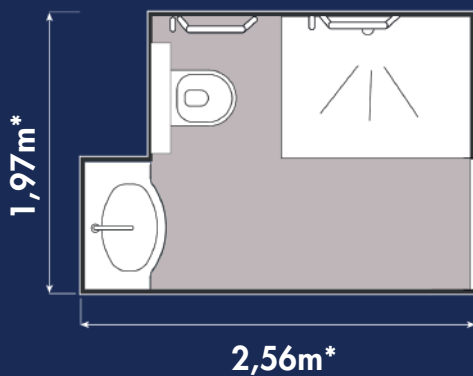

## Technical informations :

- Height = 2,25m
- Weight = 450kg
- Interior area = 3,75m<sup>2</sup>
- Door of 90cm
- Shower area of 1,20x0,90m

\*The dimensions take into account the thickness of the exterior cladding: EXCLUDING BAUDET SERVICES.  
Dimensions are given for information purposes ; the BAUDET general plan is authoritative.

### TOILET

- Wall hung toilet pan and white seat
- Cistern with white dual flush panel
- 1 toilet roll holder
- 2 straights fixed grab rails

### WATER SUPPLY & WASTE PIPES

- Hot and cold water multilayer pipe with insulation, connected to 1/2 "
- Basin and shower waste pipes - PVC Ø 40
- Toilet waste pipe - PVC Ø 100

### UK STANDARDS

- Basin waste pipes - PVC Ø 36
- Shower waste pipes - PVC Ø 42
- Toilet waste pipe - PVC Ø 110