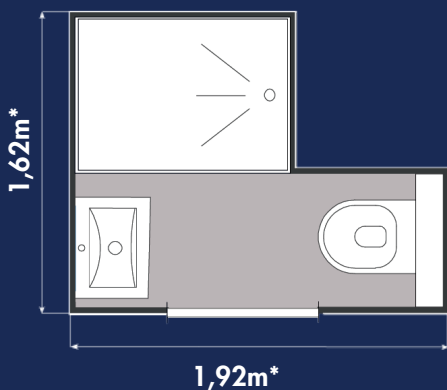

FLEXI S

FRENCH LEADER IN PREFABRICATED BATHROOMS 

Picture shown are for illustration purpose only

▶ THE BATHROOM'S VIDEO

Technical informations :

- Height= 2,25m
- Interior area = 2m²
- Weight = 300kg
- Shower area of 1,10x0,80m
- Door of 80cm

- Mixed structure : metal in the dry area and GRP in the shower area
- Dry area surface : PVC coated
- Shower area surface : smooth white gel coat
- Self supporting polyester floor with non-slip relief
- Non-slip shower tray integrated into the bathroom tray, floor in one piece
- PVC flooring in the dry area
- Sealing between the walls provided by a compressed foam seal

SHOWER

- Shower mixer
- Shower curtain mounted on aluminium rail
- Shower set including flexible hose, head and soap dish

TOILET

- Wall hung toilet pan and white seat
- Cistern with white dual flush panel
- 1 toilet roll holder
- Storage space above the toilet

UK STANDARDS

- Basin waste pipes - PVC Ø 36
- Shower waste pipes - PVC Ø 42
- Toilet waste pipe - PVC Ø 110

Handings

Our bathrooms can be easily adapted to the layout of your room.

OPTION 01

OPTION 02

OPTION 03