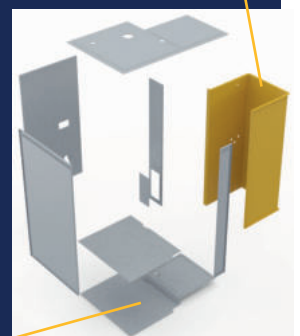

Fixed shower area

Adaptable dry area

*The dimensions are given as an indication and may vary according to your project.

Structure

- Mixed structure : metal in the dry area and GRP in the shower area
- Dry area surface : PVC coated
- Shower area surface : smooth white gel coat
- Self supporting polyester floor with non-slip relief
- Shower tray integrated into the bathroom tray, floor in one piece
- PVC flooring in the dry area
- Sealing between the walls provided by a compressed foam seal

Equipment

DOOR

- White lacquered metal four frame
- White laminate door
- Standard door handle with indicator
- 1 double robe hook

WASHBASIN

- Concrete washbasin, with gel coat finish
- Basin mixer
- Mirror
- Towel holder

SHOWER

- Shower of 80 x 110 cm
- Shower set including flexible hose, head and soap dish
- Shower mixer
- Shower curtain mounted on aluminium rail

TOILET

- Wall hung toilet pan and white seat
- Cistern with white dual flush panel
- 1 toilet roll holder