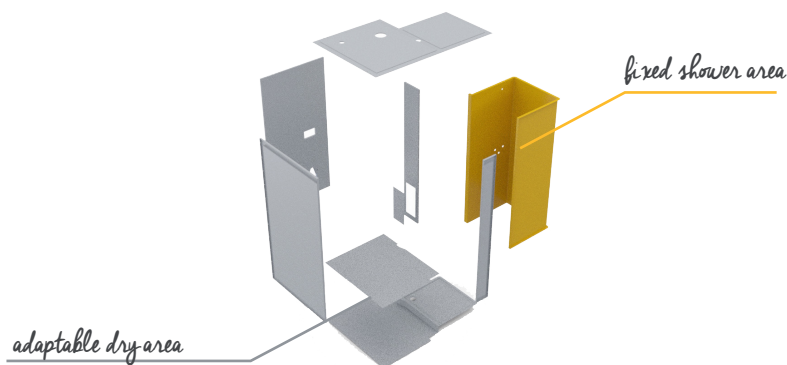

Our Accreditations

Technical advice n°9/21-1070 from
French CSTB
(Scientific and Technical Building Centre)

NFC-15 100

Discover our range at www.baudet-sa.com