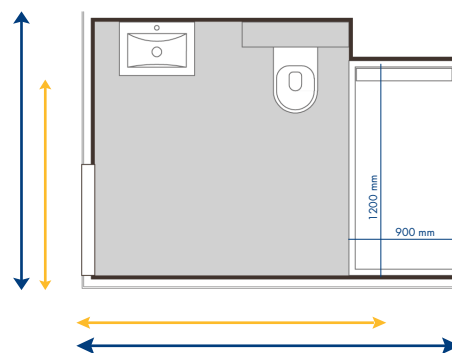

Innovative bathroom solutions

DIMENSIO 120

MADE IN FRANCE

Sector :
HOTELS

* Photos non contractuelles

Spacious and design

Principle

Fixed shower area : 90 x 120 cm
Sizable dry area
Height: 2,25 m
Surface int. : between 2,9 m² and 6,5 m²

BAUDET SMART

DIMENSIO 120

MADE IN FRANCE

Features

DOOR

- Door frame lacquered white
- Hinged door lacquered white (width of 800 mm)
- Lever door lock
- 1 robe hook

BASIN

- Basin concrete resin with a gel coat finish
- Towel rail
- Mixer tap
- Waste
- Mirror

SHOWER

- Shower of 90 x 120 cm
- Bar valve incorporating flexible hose, head and sap dish
- Shower mixer
- Shower screen

WC

- WC wall hung
- Double seat thermoset (white)
- 1 toilet roll holder
- Cistern dual flush 3/6L
- White flush panel

WASTE / SUPPLY

- Hot/Cold multilayered, pex pipe with crimped connections to 1/2"
- Basin and shower waste in PVC Ø 40
- WC waste in PVC Ø 100

Typical setting-up

Our bathrooms are adapted to the configuration of your space.