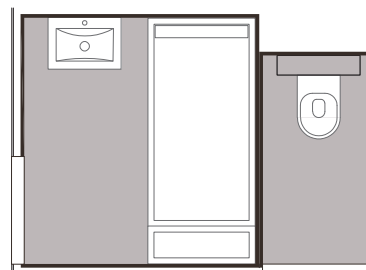

Alternative

With the Dimensio range, you can picture the setting-up the most suitable to your project.

We study your projects together according to your constraints. Contact-us !

* This document is not contractual. It is produced for general information only.

Tel. +33(0)2 51 66 27 85
Fax +33(0)2 51 66 27 63
contact@baudet-sa.com

Discover our range at www.baudet-sa.com