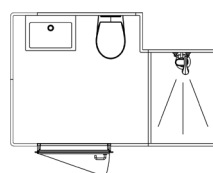

BASIN

- Basin concrete resin with a gel coat finish
- Towel rail
- Mixer tap
- Waste
- Mirror

SHOWER

- Shower of 80 x 110 cm
- Bar valve incorporating flexible hose, head and soap dish
- Shower mixer
- Shower curtain mounted on aluminium rail

WC

- WC wall hung
- Double seat thermoset (white)
- 1 toilet roll holder
- Cistern dual flush 3/6L
- White flush panel

Structure

- Floor : free standing GRP non-slip finish
- Vinyl floor finish in the dry area
- Integrated shower tray
- White GRP structure in the shower
- Gloss appearance in the shower area
- Metallic structure with PVC covering in the dry area
- Sealing between the walls provided by a compressed foam seal

Connections

Access via removable metallic hatch.

ELECTRICITY

- Plug
- IP65 2 spots lights
- Connection to the junction box located behind the hatch
- Earthing : cable section 6 mm²
- VMC self-adjusting 30 m3/h – Ø 125 mm

WASTE / SUPPLY

- Hot/Cold multilayered, pex pipe with crimped connections to 1/2"
- Basin and shower waste in PVC Ø 40
- WC waste in PVC Ø 100

Handings

Our bathrooms are adapted to the configuration of your space.