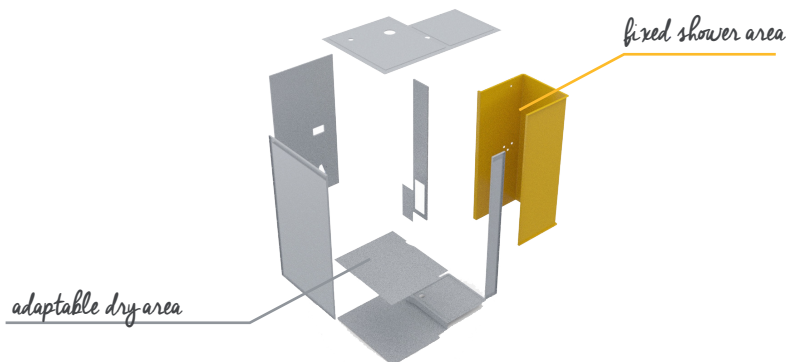

Innovative bathroom solutions

DIMENSIO 110

MADE IN FRANCE

* Non-contractual photos

Secteurs :
HOUSING • HOTELS

Indicative minimum dimensions
for this type of setting-up :

Elegant and comfortable

* Dimensions given as an indication that may vary according to the project

Principle

Fixed shower area : 80 x 110 cm
Adaptable dry area
Height : 2,14 m
Surface int. : 2,5 m²

The DIMENSIO range :
Size-up your bathroom !

Our Accreditations

Technical advice n°9/21-1070 from
French CSTB
(Scientific and Technical Building Centre)

BASIN

- Basin concrete resin with a gel coat finish
- Towel rail
- Mixer tap
- Waste
- Mirror

SHOWER

- Shower of 80 x 110 cm
- Bar valve incorporating flexible hose, head and soap dish
- Shower mixer
- Shower curtain mounted on aluminium rail

WC

- WC wall hung
- Double seat thermoset (white)
- 1 toilet roll holder
- Cistern dual flush 3/6L
- White flush panel

Structure

- Floor : free standing GRP non-slip finish
- Vinyl floor finish in the dry area
- Integrated shower tray
- White GRP structure in the shower
- Gloss appearance in the shower area
- Metallic structure with PVC covering in the dry area
- Sealing between the walls provided by a compressed foam seal