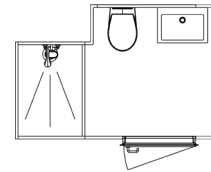

BASIN

- Basin concrete resin with a gel coat finish
- Towel rail
- Mixer tap
- Waste
- Mirror

SHOWER

- Shower of 80 x 110 cm
- Bar valve incorporating flexible hose, head and soap dish
- Shower mixer
- Shower curtain mounted on aluminium rail

WC

- WC wall hung
- Double seat thermoset (white)
- 1 toilet roll holder
- Cistern dual flush 3/6L
- White flush panel

Structure

- Floor : free standing GRP non-slip finish
- Vinyl floor finish in the dry area
- Integrated shower tray
- White GRP structure in the shower
- Gloss appearance in the shower area
- Metallic structure with PVC covering in the dry area
- Sealing between the walls provided by a compressed foam seal

WASTE / SUPPLY

- Hot/Cold multilayered, pex pipe with crimped connections to 1/2"
- Basin and shower waste in PVC Ø 40
- WC waste in PVC Ø 100

Handings

Our bathrooms are adapted to the configuration of your space.

Option 01

Option 02

Option 03

Option 04

Alternative

With the Dimensio range, you can picture the setting-up the most suitable to your project.

We study your projects together according to your constraints. Contact-us !