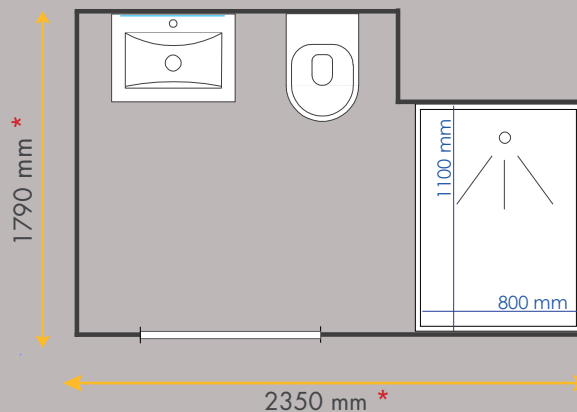

Innovative bathroom solutions

DIMENSIO 110

MADE IN FRANCE

* Non-contractual photos

Secteurs :
HOUSING • HOTELS

Indicative minimum dimensions
for this type of setting-up :

Elegant and comfortable

* Dimensions given as an indication that may vary according to the project

Principle

Fixed shower area : 80 x 110 cm
Adaptable dry area
Height : 2,14 m
Surface int. : 2,5 m²

The DIMENSIO range :
Size-up your bathroom !

Our Accreditations

Technical advice n°9/21-1070 from
French CSTB
(Scientific and Technical Building Centre)

BASIN

- Basin concrete resin with a gel coat finish
- Towel rail
- Mixer tap
- Waste
- Mirror

SHOWER

- Shower of 80 x 110 cm
- Bar valve incorporating flexible hose, head and soap dish
- Shower mixer
- Shower curtain mounted on aluminium rail

WASTE / SUPPLY

- Hot/Cold multilayered, pex pipe with crimped connections to 1/2"
- Basin and shower waste in PVC Ø 40
- WC waste in PVC Ø 100

Handings

Our bathrooms are adapted to the configuration of your space.