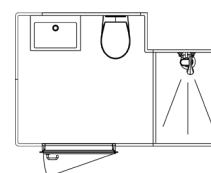

BASIN

- Basin concrete resin with a gel coat finish
- Towel rail
- Mixer tap
- Waste
- Mirror

SHOWER

- Shower of 80 x 110 cm
- Bar valve incorporating flexible hose, head and soap dish
- Shower mixer
- Shower curtain mounted on aluminium rail

WC

- WC wall hung
- Double seat thermoset (white)
- 1 toilet roll holder
- Cistern dual flush 3/6L
- White flush panel

Structure

- Floor : free standing GRP non-slip finish
- Vinyl floor finish in the dry area
- Integrated shower tray
- White GRP structure in the shower
- Gloss appearance in the shower area
- Metallic structure with PVC covering in the dry area
- Sealing between the walls provided by a compressed foam seal

WASTE / SUPPLY

- Hot/Cold multilayered, pex pipe with crimped connections to 1/2"
- Basin and shower waste in PVC Ø 40
- WC waste in PVC Ø 100

Handings

Our bathrooms are adapted to the configuration of your space.

Option 01

Option 02

Option 03

Option 04

Alternative

With the Dimensio range, you can picture the setting-up the most suitable to your project.

We study your projects together according to your constraints. Contact-us !